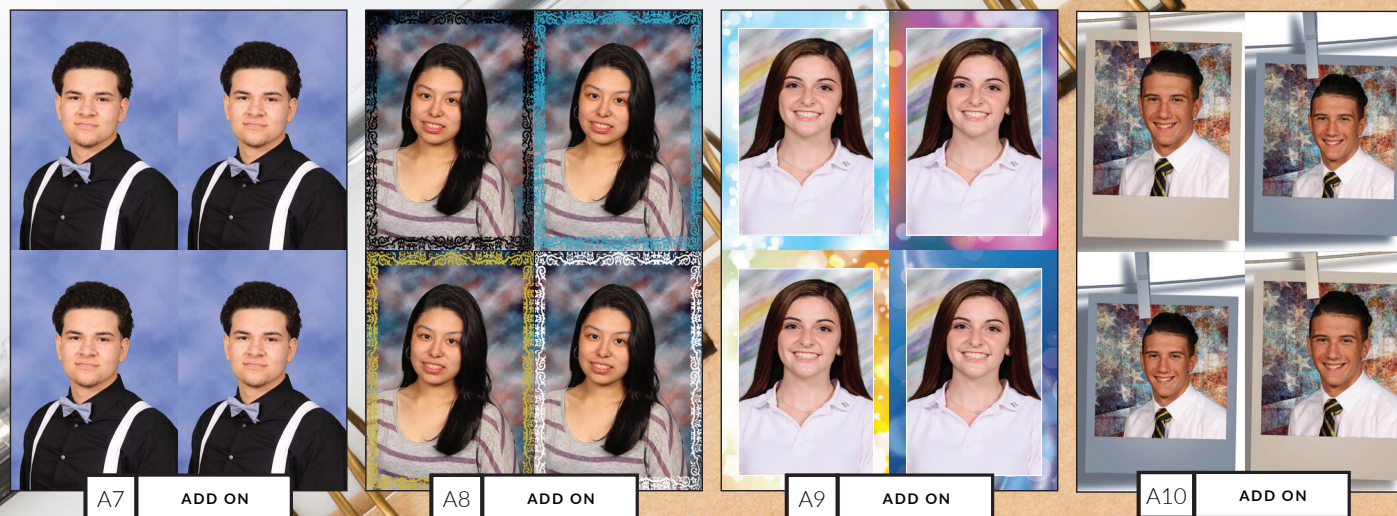

ADD A BORDER

NEW!

NAME & SCHOOL YEAR

Add your child's name and school year to your photo package.

PHOTO MAGNETS

10" X 13" PHOTO CALENDAR

Payment by check is your express authorization that it may be converted into a one-time Electronic Fund Transfer (EFT) from your account, and all returned checks of EFTs may be re-presented electronically along with a separate EFT or demand draft for the maximum returned fee allowed by state law.
PLEASE NOTE: SchoolCraft Studios does not accept post dated checks. Checks may be deposited on the same day they are received. For inquiries: 800.460.0124 or www.statecheckfees.com.